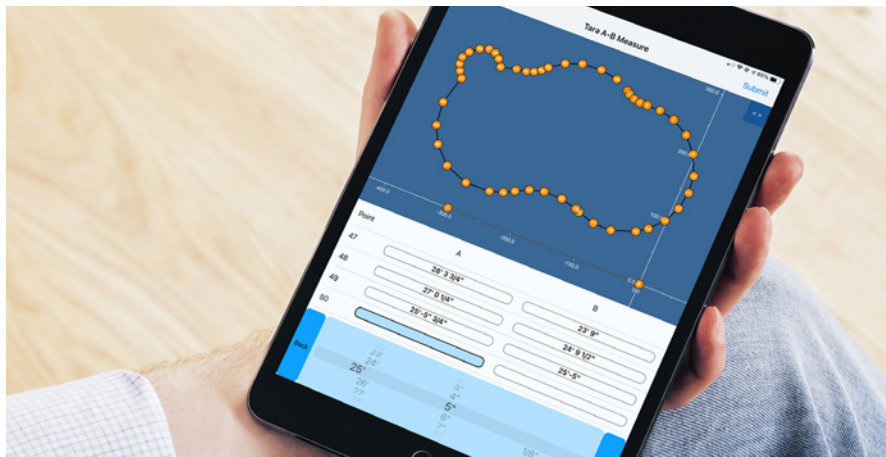

Tara Pool & Outdoor Products

TARA A-B MEASURING APP

SWIMMING POOL A-B MEASUREMENT MADE EASY.

TARA

Measure any swimming pool quickly and accurately with the Tara A-B Measuring App. Simply enter your measurements for A and B as you go and see your points plot out in the app. Verify that your measurements are correct while you're at the job-site and prevent wasted time. Once you are done, you can check your cross dimensions and place your order directly from the app.

- **Enter your A-B measurements as you go**
- **Points are displayed as you measure**
- **Use with one tape measure or two**
- **Verify measurements on the job-site**
- **Send measurements directly from the app**
- **Attach photos of order form, pool and pool features**
- **Expedite the order process**