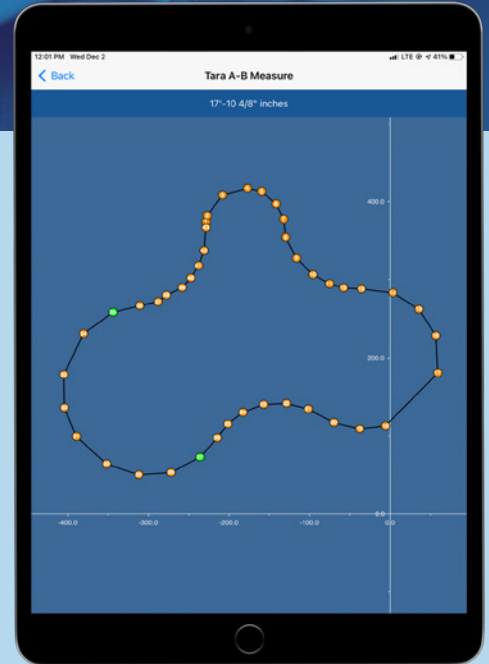

Tara Pool & Outdoor Products

TARA A-B MEASURING APP

SWIMMING POOL A-B MEASUREMENT MADE EASY.

TARA

Measure any swimming pool quickly and accurately with the Tara A-B Measuring App. Simply enter your measurements for A and B as you go and see your points plot out in the app. Verify that your measurements are correct while you're at the job-site and prevent wasted time. Once you are done, you can check your cross dimensions and place your order directly from the app.

- **Enter your A-B measurements as you go**
- **Points are displayed as you measure**
- **Use with one tape measure or two**
- **Verify measurements on the job-site**
- **Send measurements directly from the app**
- **Attach photos of order form, pool and pool features**
- **Expedite the order process**