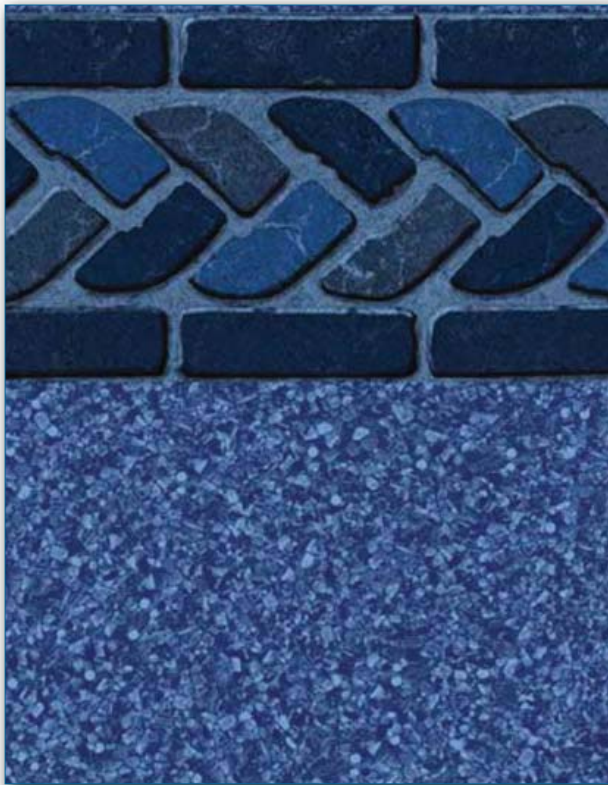

### SIGNATURE SERIES

Our Signature Series Liners offer a great value with a 28 Mil WALL upgrade... at NO Additional Cost!

Clearwater Beach 28/20 Mil

South Beach 28/20 Mil

\*Blue Cabo 28/20 Mil

\*Cabo 28/20 Mil