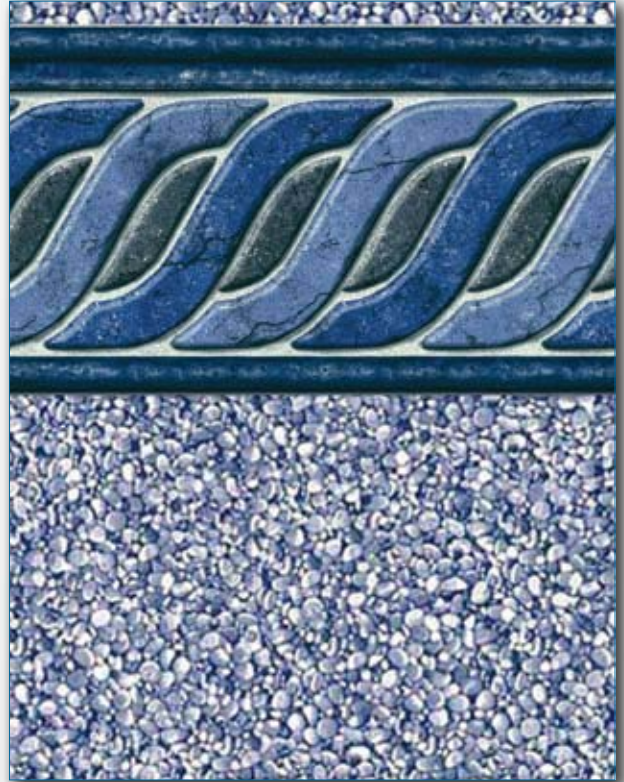

Sunset Beach 28/28 Mil

SIGNATURE PLUS

\*Key West 28/28 Mil

\*Key Largo 28/28 Mil

\*Malibu 28/28 Mil

\*Laguna 28/28 Mil

\*Patterns available in full print floor (no tile border) with no additional upcharge. All other patterns are available in full print floor (no tile border) for an additional fee. See dealer for details.